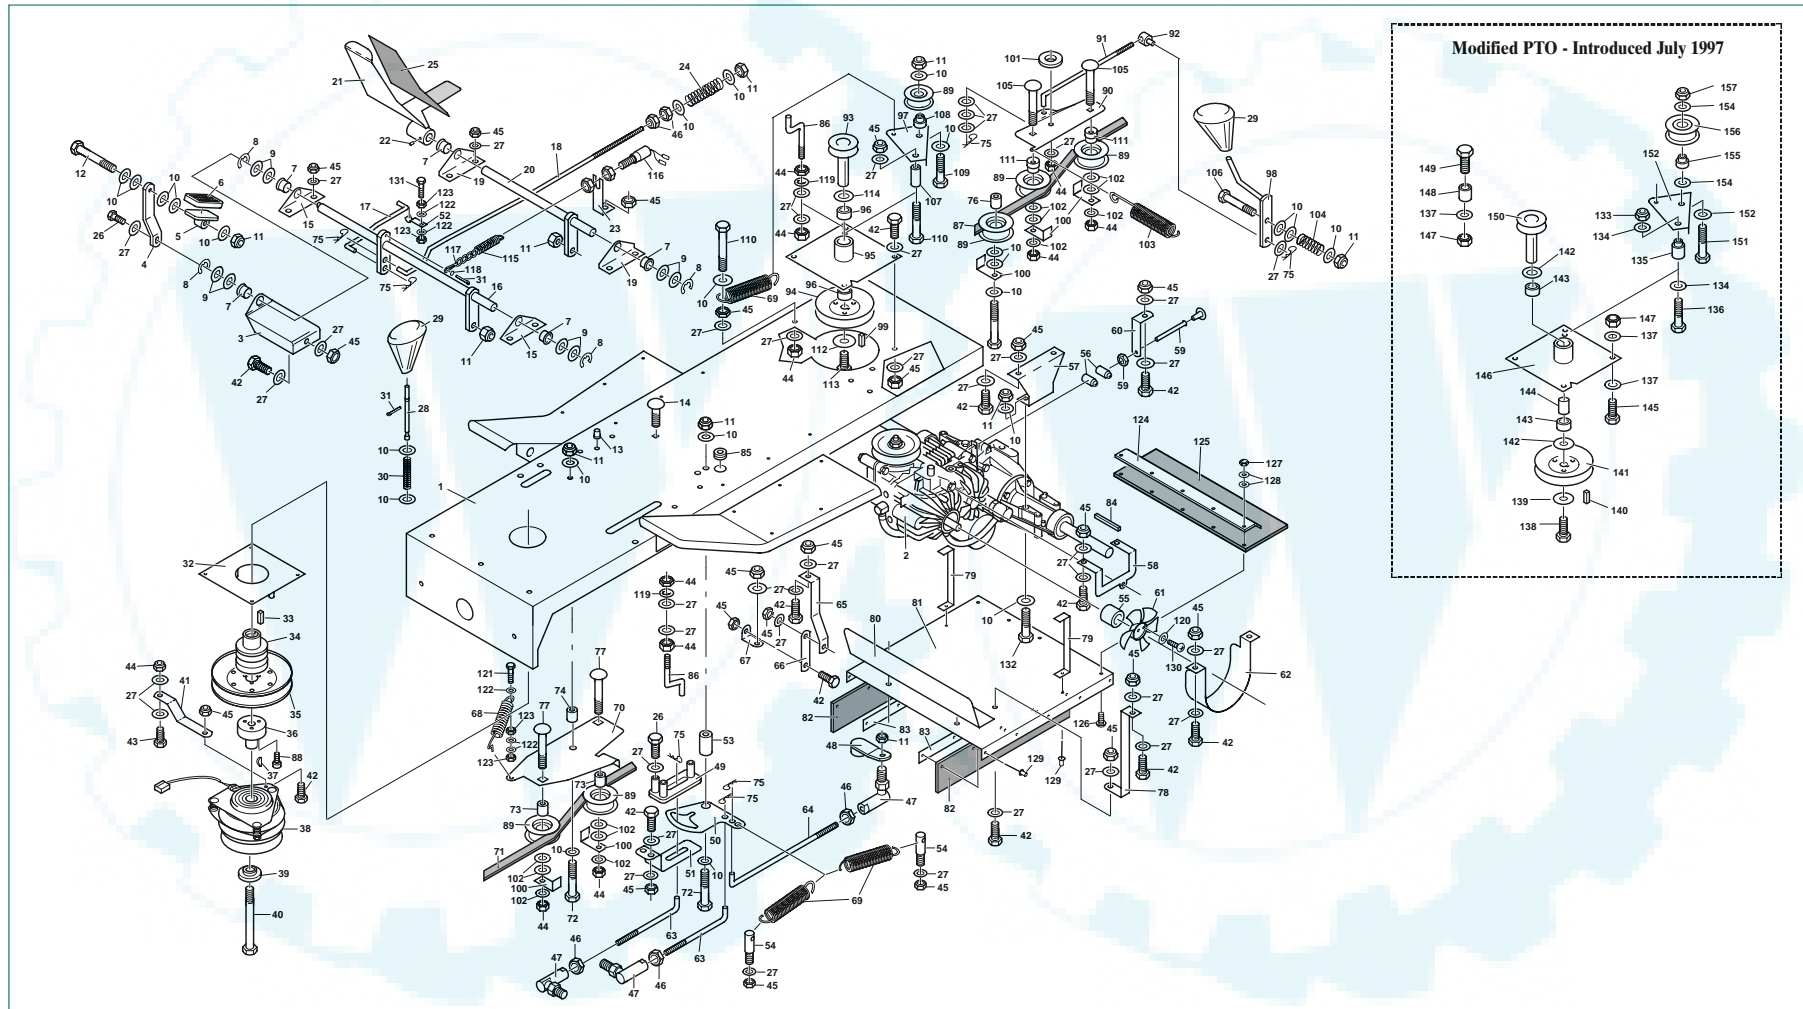

Westwood

# Tractor Chassis, PTO, Brake & Cutter Controls Cont.

THE BEST OF BRITISH ENGINEERING